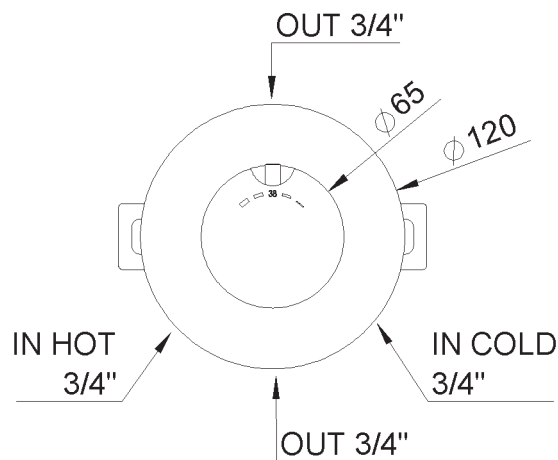

PRODUCT TECHNICAL SHEET

Collection : **JOE**

Ref. : **4086.--.74**

Thermostatique à encastrer

Inbouw thermostaat

Concealed thermostat

Picture

Product details

T° mechanism : Thermostatic wax cartridge

Technical drawing

RA0.V02