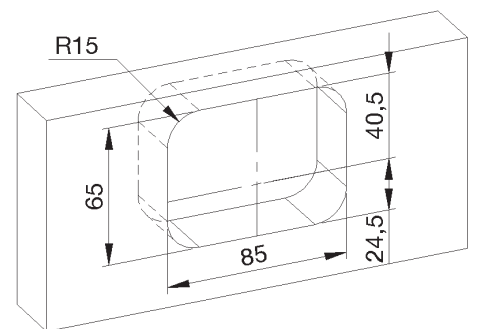

PRODUCT TECHNICAL SHEET

Collection : **JOE**

Ref. : **4086.--.74**

Thermostatique à encastrer

Inbouw thermostaat

Concealed thermostat

Picture

Product details

T° mechanism : Thermostatic wax cartridge

Technical drawing

RA0.V02