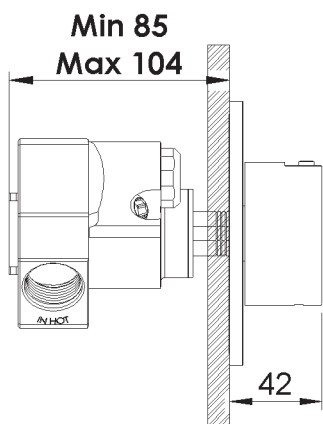

PRODUCT TECHNICAL SHEET

Collection : **JOE**

Ref. : **4086.--.74**

Thermostatique à encastrer

Inbouw thermostaat

Concealed thermostat

Picture

Product details

T° mechanism : Thermostatic wax cartridge

Technical drawing

RA0.V02